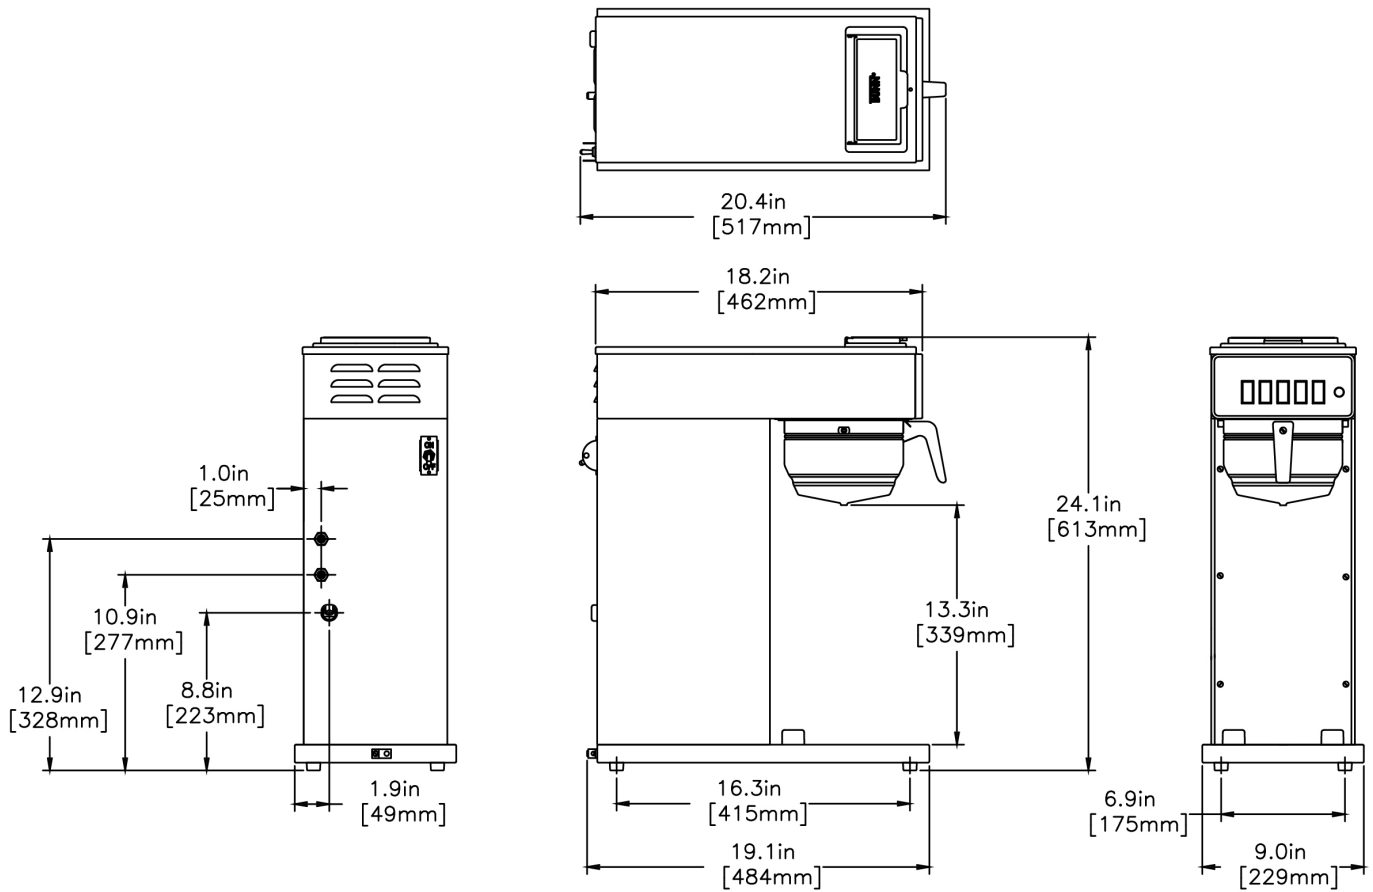

Created on:
04/11/2019

	Unit			Shipping				
	Width	Height	Depth	Width	Height	Depth	Weight	Volume
English	9.0 in.	24.1 in.	20.4 in.	11.9 in.	29.0 in.	25.8 in.	34.300 lbs	4.581 ft ³
Metric	22.9 cm	61.2 cm	51.8 cm	30.2 cm	73.7 cm	65.5 cm	15.558 kgs	0.130 m ³